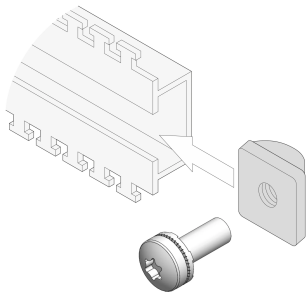

Slide Nuts with Screw

For variable assembly of 19" components outside the EIA increments

FEATURES

Slide Nut Kit Slide nut for C-profiles

SPECIFICATIONS

- Finish:** Nickel Plated
- Product Type:** Nut
- Material:** Stainless Steel

Table 1/1

Catalog Number	Package Quantity
21120-210	4
21120-211	50

WARNING

nVent products shall be installed and used only as indicated in nVent's product instruction sheets and training materials. Instruction sheets are available at www.nvent.com and from your nVent customer service representative. Improper installation, misuse, misapplication or other failure to completely follow nVent's instructions and warnings may cause product malfunction, property damage, serious bodily injury and death and/or void your warranty.