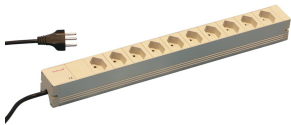

# Socket Strip, Swiss

Modular, compact PDU with many function elements. Using a 1 U by 1 U aluminum chassis the PDU can easily be integrated in a rack with Swiss outlets.

## FEATURES

Socket strips can be rotated through all four directions (in 90° increments) during installation

230 V, 10 A

In accordance with SEV.IEC 60884

Connecting cable 2 m with Swiss version plug

Socket strips Swiss version