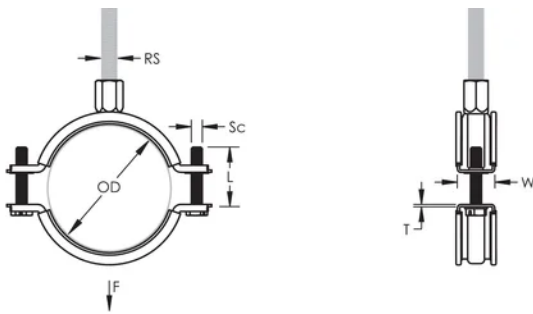

Finish: Electropolished

Color: Black

Temperature: -50 to 110 °C

Outer Diameter (OD): 215 - 225 mm

Pipe Size: 8"

NB/DN: 200

Rod Size (RS): M8;M10

Width (W): 27 mm

Thickness (T): 2.25 mm

Screw Diameter (Sc): 6

Screw Length (L): 37mm

Static Load: 3600N

ADDITIONAL PRODUCT DETAILS

Lining is EPDM rubber.

DIAGRAMS

WARNING