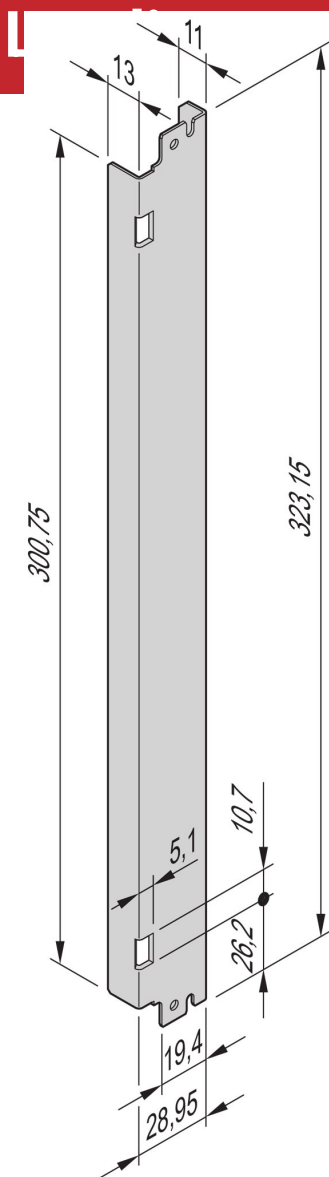

ATCA Front Panel, St, Reinforced, With Spring

AdvancedTCA front panel for spring-loaded IEA handle with die-cast end piece.

CERTIFICATIONS

FEATURES

Configuration: Front panel with IEA handle (with/without spring loading)

SPECIFICATIONS

| | |
|------------------------|-----------------|
| Depth (D): | 1mm |
| Rack Width: | 6HP |
| Rack Height: | 8U |
| Accessory Type: | Front panel |
| Product Type: | Front Panel |
| Material: | Stainless Steel |

Table 1/1

| Catalog Number | Package Quantity | Handle Type | Front Finish | Rear Finish | Height (H) | Width (W) |
|----------------|------------------|-------------|--------------|-------------|------------|-----------|
| 31596-791 | 1 | Plunger | Raw | Raw | 323.15mm | 29mm |
| 31596-792 | 1 | Lever | Raw | Raw | 323.15mm | 29mm |