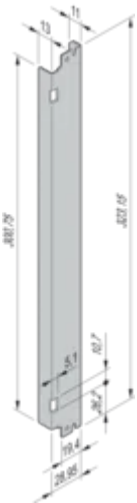

FEATURES

Configuration: Front panel with IEA handle (with/without spring loading)

SPECIFICATIONS

Depth (D):	1mm
Rack Width:	6HP
Rack Height:	8U
Accessory Type:	Front panel
Product Type:	Front Panel
Material:	Stainless Steel

Table 1/1

Catalog Number	Package Quantity	Handle Type	Front Finish	Rear Finish	Height (H)	Width (W)
31596-791	1	Plunger	Raw	Raw	323.15mm	29mm
31596-792	1	Lever	Raw	Raw	323.15mm	29mm

DIAGRAMS

WARNING

nVent products shall be installed and used only as indicated in nVent's product instruction sheets and training materials. Instruction sheets are available at www.nvent.com and from your nVent customer service representative. Improper installation, misuse, misapplication or other failure to completely follow nVent's instructions and warnings may cause product malfunction, property damage, serious bodily injury and death and/or void your warranty.