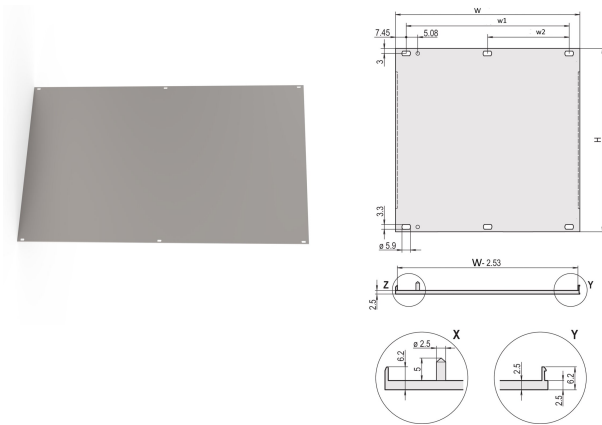

Front Panel, U-profile, Refrofit Shielding, 6 U, 84 HP, 2.5 mm, Al, Front Anodized, Rear Conductive

CATALOG NUMBER

20848-189

U-profile front panel for textile EMC gasket.

CERTIFICATIONS

FEATURES

U-profile, front panel, Al, 2.5 mm, front anodized, rear conductive

For EMC textile gasket

PRODUCT ATTRIBUTES

Rack Height: 6U

Rack Width: 84HP

Package Quantity: 1

Accessory Type: Front panel

Mounting: Screw-on Front

Gasket Type: Textile EMC

Front Finish: Anodized

Rear Finish: Conductive

Treated Edges: No

Complies With: IEC 60297-3-101; IEEE 1101.1/10

Depth (D): 2.5mm

EMC Shielding: No (Retrofittable)

Finish: Anodized; Passivated

Height (H): 261.8mm

Material: Aluminum

Product Type: Front Panel

Type: Front Panel without Handle

Width (W): 426.4mm

Gross Weight: 0.8kg

ADDITIONAL PRODUCT DETAILS

Please order fixing material (sleeves, collar screws) separately.