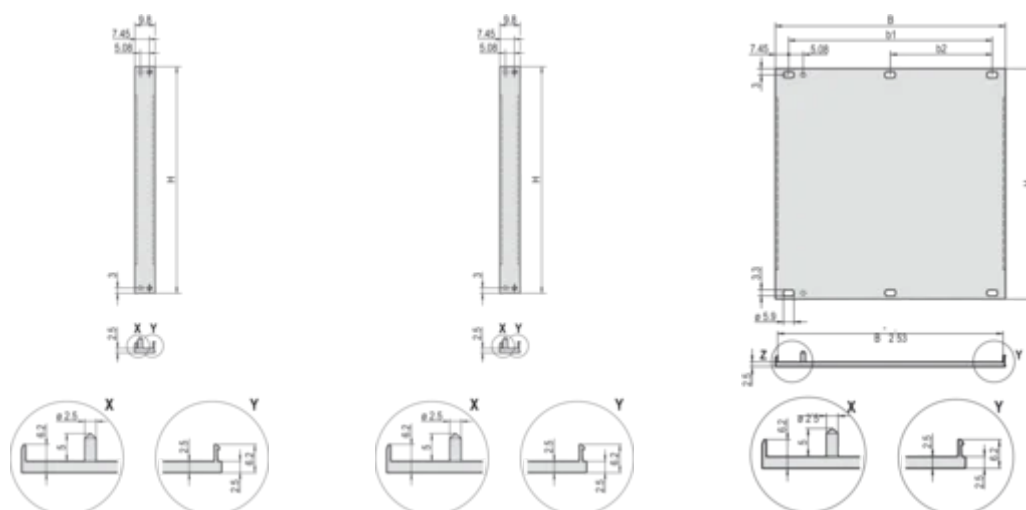

Mounting: Screw-on Front

Gasket Type: Textile EMC

Front Finish: Anodized

Rear Finish: Conductive

Treated Edges: No

Complies With: IEC 60297-3-101; IEEE 1101.1/10

Depth (D): 2.5mm

EMC Shielding: No (Retrofittable)

Finish: Anodized; Passivated

Height (H): 261.8mm

Material: Aluminum

Product Type: Front Panel

Type: Front Panel without Handle

Width (W): 426.4mm

Gross Weight: 0.8kg

ADDITIONAL PRODUCT DETAILS

Please order fixing material (sleeves, collar screws) separately.

14 ... 84 HP: multi-part U-profile (front panel with crimped profiles).

Differences in finish between 2 ... 12 HP and 14 ... 84 HP.

2 ... 12 HP: one-part U-profile

Please order textile EMC gasket separately.

Standard pack quantity: 2 to 28HP: 5 pieces, 42 to 84 HP: 1 piece, supplied in standard pack quantities (SPQ) only.

DIAGRAMS