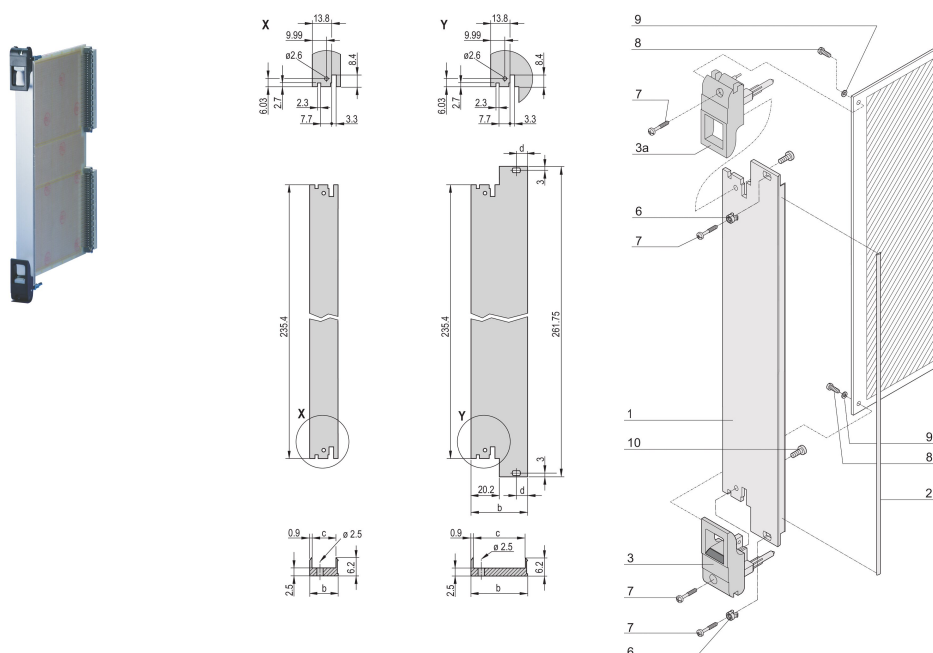

Plug-In Unit Kit With IET Handle, Shielded, Black, 6 U, 8 HP

CATALOG NUMBER

20848-767

Plug-in unit, with IET inserter/extractor black handle, 3 U, front assembly. The U-shaped front panel enable shielding with a textile gasket.

CERTIFICATIONS

FEATURES

U-shaped front panel for textile gasket

Suitable for insertion and extraction forces up to 700 N (per pair)

Enable the installation of a microswitch

Enable the installation of coding pegs in accordance with IEC 60297-3-103/ IEEE 1101.10

PRODUCT ATTRIBUTES

Rack Width: 8HP

Package Quantity: 1

Handle Type: IET

Mounting: Screw-on Front

Gasket Type: Textile EMC

Front Finish: Anodized

Rear Finish: Etched

Treated Edges: No

Complies With: IEC 60297-3-102; IEEE 1101.10; IEC 60297-3-103; IEEE 1101.1/11

EMC Shielding: Yes

Finish: Anodized; Passivated

Height: 261.8mm

Material: Aluminum

Product Type: Front Panel

Rack Height: 6U