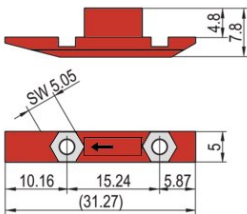

## CATALOG NUMBER

**24560-166**

The slide nut is inserted into the groove of the horizontal rail instead of the threaded insert to assemble a bottom hinged front panel.