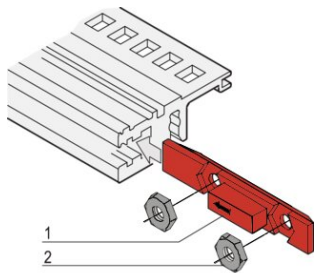

# Slide Nut, to Accomodate 2 Nuts, 12 Pieces

## CATALOG NUMBER

**24560-166**

The slide nut is inserted into the groove of the horizontal rail instead of the threaded insert to assemble a bottom hinged front panel.

## FEATURES

The slide nut is inserted into the groove of the horizontal rail instead of the threaded insert