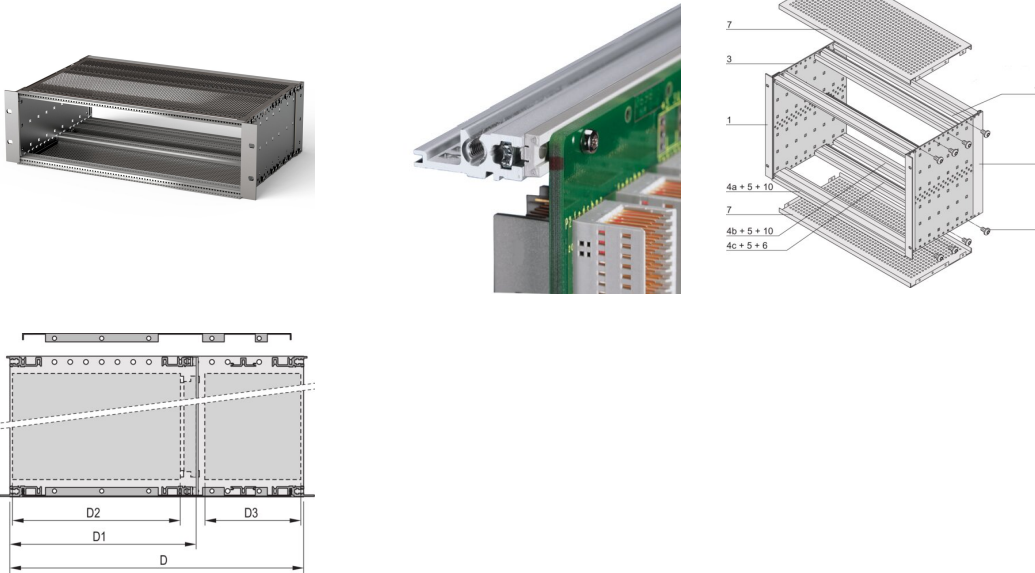

EuropacPRO 19" Subrack Kit for Backplane, Shielded, CompactPCI, 3 U, 275 mm

CATALOG NUMBER

24563-157

EMC Shielded subrack for backplane mounting, for CPCI application.

CERTIFICATIONS

FEATURES

Subrack with side panel type F ("flexible") for CompactPCI plug-in units with high insertion and withdrawal forces

Aluminum construction

Rear horizontal rail for backplane mounting with insulation strip

Internal and external dimensions in accordance with: IEC 60297-3-100, -101, -102, -103, -104, IEEE 1101.1, IEEE 1101.10/11

Supplied as space-saving flat-pack

IP 20, in accordance with IEC 60529

Horizontal rail type "Heavy"

PRODUCT ATTRIBUTES

Rack Height: 3U

Depth (D): 275mm

Rear I/O: Yes

Package Quantity: 1

For Mounting: Backplane

Board Depth: 80mm; 160mm

Gasket Type: Textile EMC

Handle Included: No

Mounting: Rack

Complies With: IEC 60297-3-103; IEEE 1101.10; IEEE 1101.11

EMC Shielding: Yes

Finish: Anodized; Passivated