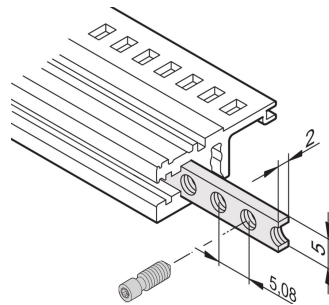

# Horizontal Rails Threaded Insert, M3

## CATALOG NUMBER

**34561-484**

The threaded insert is a metal strip with thread M3 and allows the fixing of front panels.

## FEATURES

The collar screws used for fixing partial-width front panels must be 12.3 mm long

Usable for all horizontal rails

Length: 431.3mm

Finish: Zinc Plated

Net Weight: 0.02kg