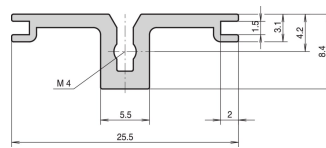

Horizontal Rail Rear, Type AB for Rear I/O, With Notch, 84 HP

CATALOG NUMBER

34579-040

Combinations of horizontal rails and side panels

„+“ can be combined, „-“ combination not recommended

	Subrack 1.0	Subrack 1.1	Subrack 1.2	Subrack 1.3
Subrack 1.0	-	+	+	+
Subrack 1.1	+	+	+	+
Subrack 1.2	+	+	-	-
Subrack 1.3	+	+	-	-

Rack Width: 84HP

Package Quantity: 1

Finish: Anodized

Length: 431.8mm

Material: Aluminum

Product Family: EuropacPRO

Product Type: Horizontal Rail

Type: Type AB