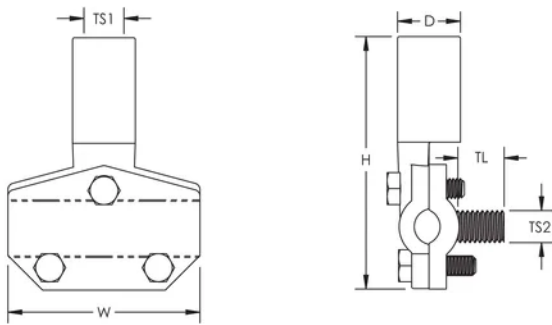

Table 2/2

Catalog Number	Width (W)	Unit Weight	Certifications
LPC435SH	76.2 mm	0.54 kg	E202878-Combined_CoC, E202878-Combined_CoC
LPC435LG	76.2 mm	0.54 kg	E202878-Combined_CoC, E202878-Combined_CoC
LPLC435SH	76.2 mm	1.21 kg	
LPLC435LG	76.2 mm	1.21 kg	

ADDITIONAL PRODUCT DETAILS

Where applicable, lead covering thickness is a minimum of 1/16" (1.59 mm) and is not included in the stated dimensions.

DIAGRAMS

WARNING

nVent products shall be installed and used only as indicated in nVent's product instruction sheets and training materials. Instruction sheets are available at www.nvent.com and from your nVent customer service representative. Improper installation, misuse, misapplication or other failure to completely follow nVent's instructions and warnings may cause product malfunction, property damage, serious bodily injury and death and/or void your warranty.

⚠ WARNING: This product can expose you to chemicals including lead, which is known to the State of California to cause cancer and birth defects or other reproductive harm. For more information go to www.P65Warnings.ca.gov.