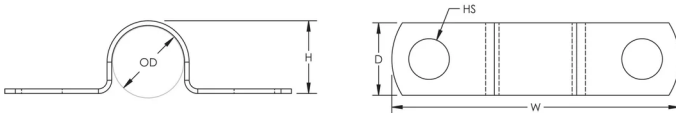

Table 2/2

Catalog Number	Hole Size (HS)	Certifications
LPC804	4.76 mm	E202878-Combined_CoC, E202878-Combined_CoC
LPC802	4.76 mm	E202878-Combined_CoC, E202878-Combined_CoC
LPA804	4.76 mm	
LPC808L	7.14 mm	E202878-Combined_CoC, E202878-Combined_CoC
LPA808	7.14 mm	
LPC808	7.14 mm	E202878-Combined_CoC, E202878-Combined_CoC
LPC806	7.14 mm	E202878-Combined_CoC, E202878-Combined_CoC

DIAGRAMS

WARNING

nVent products shall be installed and used only as indicated in nVent's product instruction sheets and training materials. Instruction sheets are available at www.nvent.com and from your nVent customer service representative. Improper installation, misuse, misapplication or other failure to completely follow nVent's instructions and warnings may cause product malfunction, property damage, serious bodily injury and death and/or void your warranty.

North America

+1.800.753.9221
Option 1 – Customer Care
Option 2 – Technical
Support

Europe

Netherlands:
+31 800-0200135
France:
+33 800 901 793

Europe

Germany:
800 1890272
Other Countries:
+31 13 5835404

APAC

Shanghai:
+ 86 21 2412 1618/19
Sydney:
+61 2 9751 8500

Our powerful portfolio of brands:

CADDY ERICO HOFFMAN ILSCO SCHROFF TRACHTE