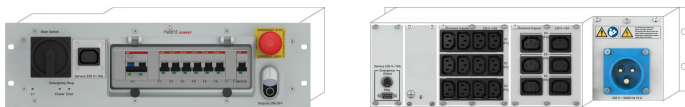

Rack Safety Plus, 3 U, 230 V AC, CEE

CATALOG NUMBER

21270-010

The nVent SCHROFF Rack Safety Plus unit is a 19" power distribution unit used to supply AC mains power to electrical or electronic devices as a central power switch. In addition it is equipped with an emergency stop function.

CERTIFICATIONS

FEATURES

19", 3 U Power Distribution Unit with Emergency Stop function

Supplies AC mains power to electrical or electronic devices as a central power switch

400 V 3-phase or 230 V 1-phase mains input with mains fuses

AC outputs with different connector types, switched by ON/OFF switch

Permanent AC Outputs (Service)

All outputs are protected by circuit breakers

The emergency stop function meets the requirements of EN 60947-5-1 and EN 60204-1 and is vandalism-proof

An additional external emergency stop push button can be connected to the system

PRODUCT ATTRIBUTES

Product Type: Power Distributor

Works With: Varistar CP; Novastar

Function: Emergency Stop

Input Voltage AC: 230V