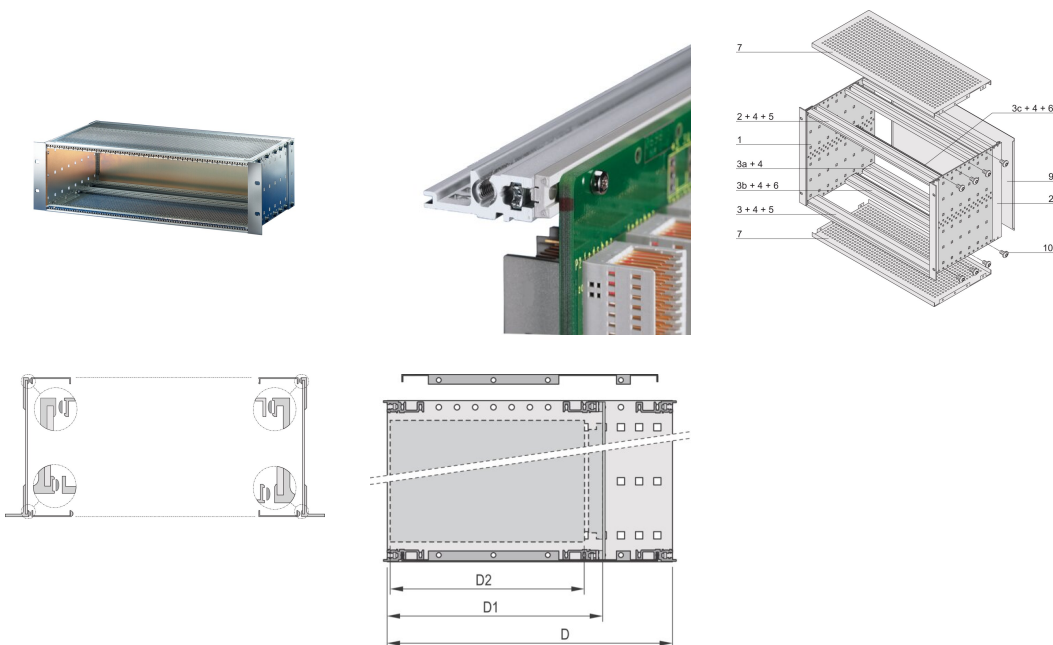

EuropacPRO 19" Subrack Kit for Backplane, Heavy, Shielded, 6 U, 355 mm

CATALOG NUMBER

24563-474

EMC Shielded subrack for backplane mounting, heavy version with tox welded side panels.

CERTIFICATIONS

FEATURES

Subrack with side panel type H ("Heavy"), 19" bracket is firmly fixed to side panel (tox-cold welded)

Modifications such as cutouts, different finishes or dimensions available

Supplied as space-saving flat-pack

Aluminum construction

Horizontal rail type "Heavy"

Rear horizontal rail for backplane mounting with insulation strip

EMC of approximately 40 dB at 1 GHz, 30 dB at 2 GHz, assuming that the front is covered with shielded front panels, testing in accordance with VG 95373 part 15

PRODUCT ATTRIBUTES

Rack Height: 6U

Depth (D): 355mm

Package Quantity: 1

For Mounting: Backplane

Board Depth: 160mm; 220mm; 280mm

Gasket Type: Textile EMC

Shock and Vibration Tolerance: 5g (force)