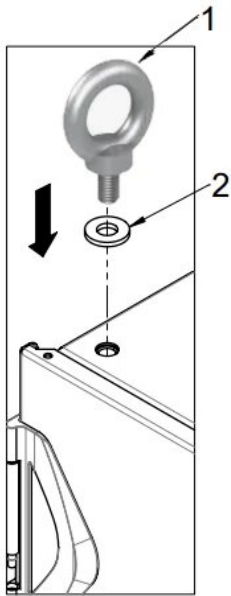

Varistar CP Lifting Eye Kit for Flush Top Cover

CATALOG NUMBER

24630-030

Bolt on lifting eyes to lift and place cabinet without cabinet damage.

FEATURES

Thread M12

Application and static load-carrying capacity in accordance with DIN 582

PRODUCT ATTRIBUTES

Package Quantity: 4

Product Family: Varistar CP

Product Type: Eye Bolt

Works With: Cabinet; Varistar CP

Net Weight: 0.708kg

ADDITIONAL PRODUCT DETAILS

Only usable with raised top coverApplication and loading as per DIN 582.