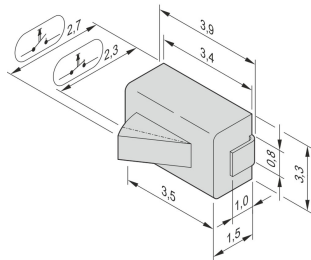

Microswitch for Carrier Compact- and Full-Size-Module

Mirco Switch for AMC Carrier. Option as closer or opener available.

FEATURES

SMD Version

SPECIFICATIONS

Product Type: Switch

Table 1/1

Catalog Number	Design Feature	Package Quantity	Works With
20849-235	Normally Open	10	Systems
20849-236	Normally Closed	10	Systems