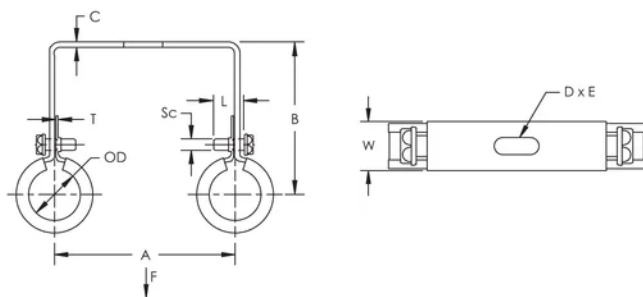

Finish: Electrogalvanized

Color: Black

Temperature: -50 to 110 °C

Pipe Size: 1/2"

NB/DN: 15

Outer Diameter (OD): 21 - 23 mm

Width (W): 20 mm

Thickness (T): 0.8 mm

A: 60 mm

B: 60 mm

Static Load: 450N

C: 2 mm

D: 20 mm

E: 8.5 mm

Screw Diameter (Sc): 6

Screw Length (L): 20mm

ADDITIONAL PRODUCT DETAILS

Lining is EPDM rubber.

DIAGRAMS

WARNING

nVent products shall be installed and used only as indicated in nVent's product instruction sheets and training materials. Instruction sheets are available at www.nvent.com and from your nVent customer service representative. Improper installation, misuse, misapplication or other failure to completely follow nVent's instructions and warnings may cause product malfunction, property damage, serious bodily injury and death and/or void your warranty.