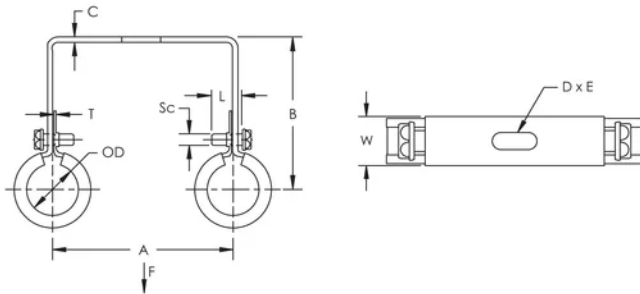

Outer Diameter (OD): 26 - 28 mm

Width (W): 20 mm

Thickness (T): 0.8 mm

A: 90 mm

B: 62 mm

Static Load: 450N

C: 2 mm

D: 20 mm

E: 8.5 mm

Screw Diameter (Sc): 6

Screw Length (L): 20mm

## DIAGRAMS