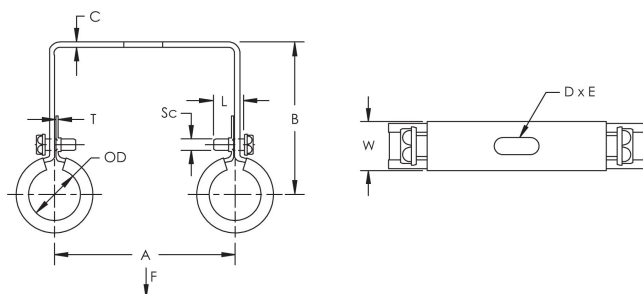

B: 65 mm

Static Load: 450N

C: 2 mm

D: 20 mm

E: 8.5 mm

Screw Diameter (Sc): 6

Screw Length (L): 20mm

ADDITIONAL PRODUCT DETAILS

Lining is EPDM rubber.

DIAGRAMS

WARNING

nVent products shall be installed and used only as indicated in nVent's product instruction sheets and training materials. Instruction sheets are available at www.nvent.com and from your nVent customer service representative. Improper installation, misuse, misapplication or other failure to completely follow nVent's instructions and warnings may cause product malfunction, property damage, serious bodily injury and death and/or void your warranty.

North America

+1.800.753.9221

Option 1 – Customer Care

Option 2 – Technical

Support

Europe

Netherlands:

+31 800-0200135

France:

+33 800 901 793

Europe

Germany:

800 1890272

Other Countries:

+31 13 5835404

APAC

Shanghai:

+ 86 21 2412 1618/19

Sydney:

+61 2 9751 8500

Our powerful portfolio of brands:

CADDY

ERICO

HOFFMAN

ILSCO

SCHROFF

TRACHTE