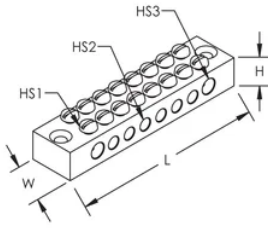

DIAGRAMS

WARNING

---

nVent products shall be installed and used only as indicated in nVent's product instruction sheets and training materials. Instruction sheets are available at www.nvent.com and from your nVent customer service representative. Improper installation, misuse, misapplication or other failure to completely follow nVent's instructions and warnings may cause product malfunction, property damage, serious bodily injury and death and/or void your warranty.

Our powerful portfolio of brands:

CADDY ERICO HOFFMAN ILSCO SCHROFF TRACHTE