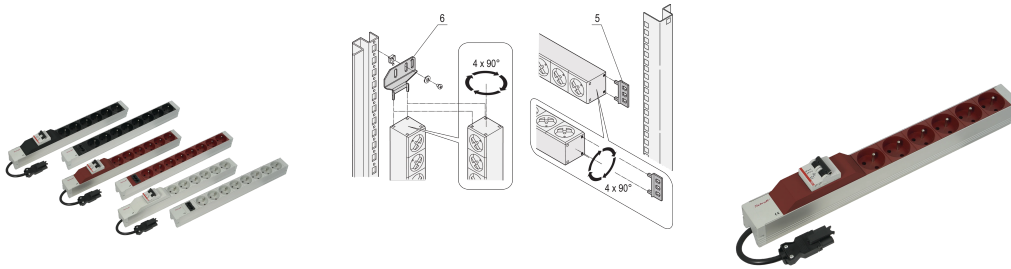

# Socket Strip, UTE, With Wieland® Input, 8 Sockets, 19", Black

### CATALOG NUMBER

60110-347

Modular, compact PDU with many function elements. Using a 1 U by 1 U aluminum chassis the PDU can easily be integrated in a rack. The Wieland connector allows easy combination with different power input cords.

### FEATURES

Input via Wieland® GST 18 plug

Socket strips can be rotated through all four directions (in 90° increments) during fitting

Output via UTE sockets

Horizontal or vertical mounting

Installation height 1 U

## PRODUCT ATTRIBUTES

---

Socket Type: UTE

Socket Quantity: 8

Switched Outlets: No

Voltage AC: 230V

Package Quantity: 1

Color: Black