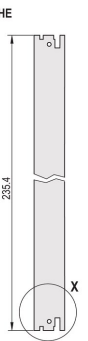

Plug-In Unit Kit With IEL Handle, Shielded, Black, 6 U, 8 HP

CATALOG NUMBER

20848-596

3 HE

6 HE

4 TE

5 TE

Plug-in unit, with IEL inserter/extractor black handle, 6 U, front assembly. The U-shaped front panel enable shielding with a textile gasket.

CERTIFICATIONS

FEATURES

U-shaped front panel for textile gasket

Suitable for insertion and extraction forces up to 700 N (per pair)

Enable the installation of a microswitch

Enable the installation of coding pegs in accordance with IEC 60297-3-103/ IEEE 1101.10

PRODUCT ATTRIBUTES

Rack Width: 8HP

Package Quantity: 1

Handle Type: IEL

Mounting: Screw-on Front; Screw-on Rear IO

Gasket Type: Textile EMC

Front Finish: Anodized

Rear Finish: Etched

Treated Edges: No

Complies With: IEC 60297-3-102; IEEE 1101.10; IEC 60297-3-103; IEEE 1101.1/11

EMC Shielding: Yes

Finish: Anodized; Passivated

Height (H): 261.8mm

Material: Aluminum

Product Type: Front Panel