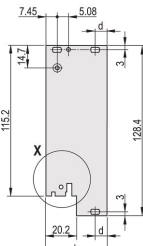

3 HE

6 HE

4 TE

5 TE

Plug-in unit, with IEL inserter/extractor black handle, 6 U, front assembly. The U-shaped front panel enable shielding with a textile gasket.

CERTIFICATIONS