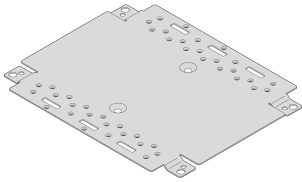

Interscale Mounting Plate for PCBs

Interscale mounting plate for the fixation of PCBs in small form factor desktop cases and 19" chassis.

FEATURES

Mounting plate (raised 4 mm) with integrated fan holder including fan kit for perforated case versions

Fans are simple to fit to the mounting plate using vibrationdamping fixing material

Does not fit for Interscale M for embedded NUC and 19"

SPECIFICATIONS

Finish:	Aluminum-Zinc Plated
Product Family:	Interscale
Product Type:	Mounting Plate
Type:	Mounting Plate
Works With:	Small Form Factor Cases
Material:	Steel

Table 1/1

Catalog Number	Width	Depth	Package Quantity	Height
24822-095	399mm	221mm	1	1mm
24822-033	133mm	133mm	1	1mm
24822-005	444mm	221mm	1	1mm
24822-054	221mm	177mm	1	1mm
24822-075	310mm	221mm	1	1mm
24822-007	444mm	310mm	1	1mm
24822-055	221mm	221mm	1	1mm
24822-097	399mm	310mm	1	1mm