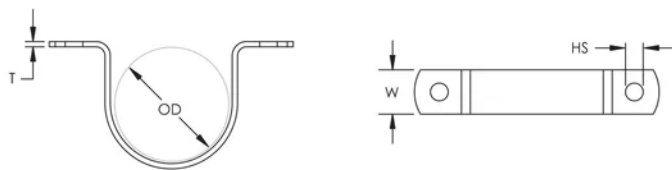

DIAGRAMS

WARNING

---

nVent products shall be installed and used only as indicated in nVent's product instruction sheets and training materials. Instruction sheets are available at www.nvent.com and from your nVent customer service representative. Improper installation, misuse, misapplication or other failure to completely follow nVent's instructions and warnings may cause product malfunction, property damage, serious bodily injury and death and/or void your warranty.

North America

+1.800.753.9221

Option 1 – Customer Care

Option 2 – Technical

Support

Europe

Netherlands:

+31 800-0200135

France:

+33 800 901 793

Europe

Germany:

800 1890272

Other Countries:

+31 13 5835404

APAC

Shanghai:

+ 86 21 2412 1618/19

Sydney:

+61 2 9751 8500

Our powerful portfolio of brands:

CADDY

ERICO

HOFFMAN

ILSCO

SCHROFF

TRACHTE