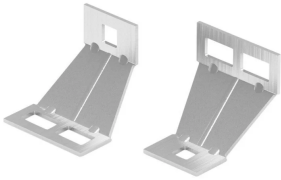

# Adjustable Fixing Bracket

## FEATURES

Secures SPEEDWAY Cable Ladder to structural elements for horizontal and vertical runs

Installs quickly and easily with included hardware

Low profile allows for installations in tight spaces

## SPECIFICATIONS

Table 1/2

| Catalog Number | Article Number | Material | Finish             | A     | B     | C     |
|----------------|----------------|----------|--------------------|-------|-------|-------|
| CLSWAFBGA      | 842050         | Steel    | Hot-Dip Galvanized | 60 mm | 40 mm | 58 mm |