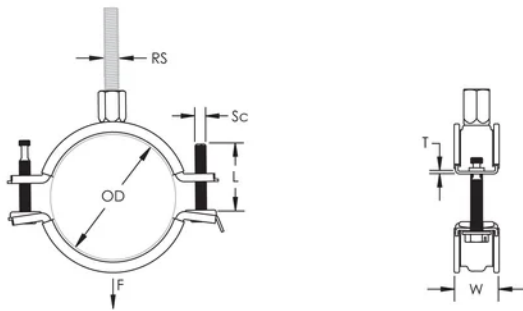

Combo head bolt works with slotted, hex, or Phillips drivers

Longer ears position the screw farther from the hanger, improving tool clearance when the screw is tightened

Combination nut can be attached to M8 or M10 threaded rod, simplifying material handling

Outer Diameter (OD): 88 - 98 mm

Rod Size (RS): M8;M10

NB/DN: 80

Pipe Size: 3"

Width (W): 23 mm

Thickness (T): 1.75 mm

Screw Diameter (Sc): 6

Screw Length (L): 45mm

Static Load: 2500N

ADDITIONAL PRODUCT DETAILS

Lining is EPDM rubber.

DIAGRAMS

WARNING

nVent products shall be installed and used only as indicated in nVent's product instruction sheets and training materials. Instruction sheets are available at www.nvent.com and from your nVent customer service representative. Improper installation, misuse, misapplication or other failure to completely follow nVent's instructions and warnings may cause product malfunction, property damage, serious bodily injury and death and/or void your warranty.