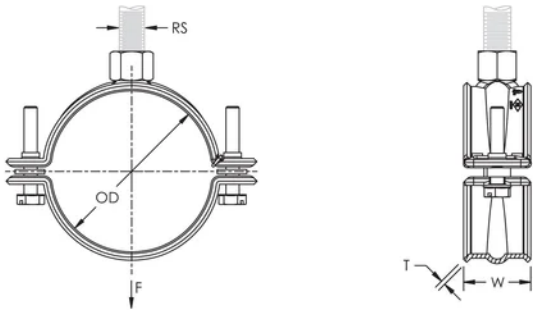

Ideal for installations where space is limited and require services to be ran close to the attachment surface

Suitable for 3/4" - 2" (20 - 50 DN) steel sprinkler pipe

Eliminates the need to seismically brace when drops are kept within 6" (150 mm) of the attachment surface

## PRODUCT ATTRIBUTES

Article Number: 595054

Material: Steel

Finish: Electrogalvanized

Pipe Size: 1"

NB/DN: 25

Outer Diameter (OD): 32.0 - 33.7 mm

Rod Size (RS): M10

Width (W): 30 mm

Thickness (T): 1.5 mm

Static Load: 1125N

## DIAGRAMS