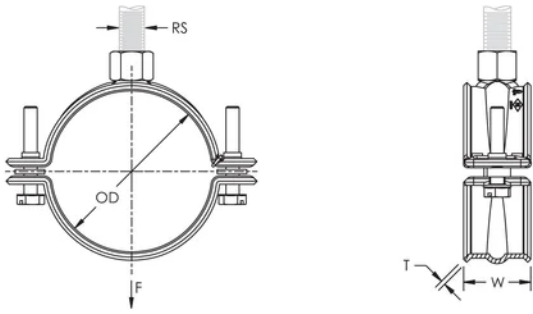

Ideal for installations where space is limited and require services to be ran close to the attachment surface

Suitable for 3/4" - 2" (20 - 50 DN) steel sprinkler pipe

Eliminates the need to seismically brace when drops are kept within 6" (150 mm) of the attachment surface

## PRODUCT ATTRIBUTES

Article Number: 595056

Material: Steel

Finish: Electrogalvanized

Pipe Size: 1 1/4" Min

NB/DN: 32

Outer Diameter (OD): 40.0 - 42.4 mm

Rod Size (RS): M10

Width (W): 30 mm

Thickness (T): 1.5 mm

Static Load: 1125N

## DIAGRAMS