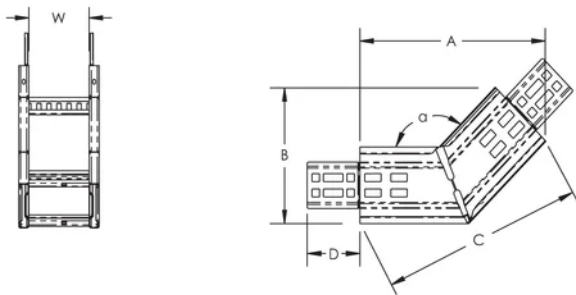

Catalog Number	Article Number	Width (W)	Angle (a)	A	B	C
CL110X150IR45 HD	840300	150 mm	45 °	286 mm	193 mm	290 mm
CL110X600IR45 HD	840330	600 mm	45 °	286 mm	193 mm	290 mm
CL110X450IR45 HD	840320	450 mm	45 °	286 mm	193 mm	290 mm
CL110X900IR45 HD	840350	900 mm	45 °	286 mm	193 mm	290 mm
CL110X300IR45 HD	840310	300 mm	45 °	286 mm	193 mm	290 mm

Table 2/2

Catalog Number	Article Number	D
CL110X750IR45HD	840340	80 mm
CL110X150IR45HD	840300	80 mm
CL110X600IR45HD	840330	80 mm
CL110X450IR45HD	840320	80 mm
CL110X900IR45HD	840350	80 mm
CL110X300IR45HD	840310	80 mm

DIAGRAMS

WARNING

nVent products shall be installed and used only as indicated in nVent's product instruction sheets and training materials. Instruction sheets are available at www.nvent.com and from your nVent customer service representative. Improper installation, misuse, misapplication or other failure to completely follow nVent's instructions and warnings may cause product malfunction, property damage, serious bodily injury and death and/or void your warranty.