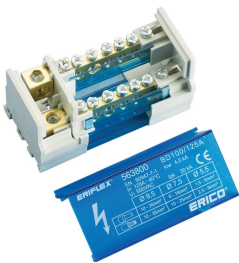

Two Pole Distribution Block, 100/125 A, 1 Line Side & 14 Load Side Connections

Data Solutions

CATALOG NUMBER

BD-100-125AL

CERTIFICATIONS

FEATURES

Minimum space for maximum power

Protection cover and insulating screens are transparent

Insulating screen between each row

Easy and safe connections

Input separated from outputs

Wiring with or without terminal

Easily clips onto DIN rail or mounts to panel with screws

RoHS compliant

Conforms to EN 45545 obtaining an HL3 classification for chapter R23 and HL2 classification for chapter R22

Halogen free

PRODUCT ATTRIBUTES

Article Number: 563810

Max Current Rating, IEC: 125A

Short Term Withstand Current (Icw) 1s: 4.5kA

Peak Short Circuit Current (Ipk): 25kA

Max Working Voltage, IEC (Ui): 690V

Line Side Number of Connections: 1

Load Side Stranded Wire Size - Ferrule: (11) 1,5 – 6 mm²; (3) 6 – 16 mm²

Depth (D): 50mm

Height (H): 50mm

Width (W): 162mm

Unit Weight: 0.27kg

Flammability Rating: UL® 94V-0

Complies With: IEC® 60947-7-1

ADDITIONAL PRODUCT DETAILS