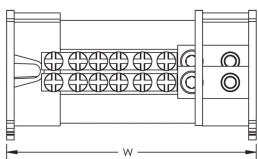

PRODUCT ATTRIBUTES

Article Number: 563810

Max Current Rating, IEC: 125A

Short Term Withstand Current (Icw) 1s: 4.5kA

Peak Short Circuit Current (Ipk): 25kA

Max Working Voltage, IEC (Ui): 690V

Line Side Number of Connections: 1

Line Side Compact Stranded Wire Size: 10 - 35 mm²

Line Side Stranded Wire Size - Ferrule: 10 – 35mm²

Load Side Number of Connections: 14

Load Side Compact Stranded Wire Size: (11) 2,5 - 6 mm²; (3) 10 - 25 mm²

Load Side Stranded Wire Size - Ferrule: (11) 1,5 – 6 mm²; (3) 6 – 16 mm²

Depth (D): 50mm

Height (H): 50mm

Width (W): 162mm

Unit Weight: 0.27kg

Flammability Rating: UL® 94V-0

Complies With: IEC® 60947-7-1

ADDITIONAL PRODUCT DETAILS

Line side and load side number of connections are per pole.

Design Guideline for Distribution Blocks, Power Blocks and Power Terminals

Derating according to Ambient* Temperature (°C) to maintain working temperature of 85°C

Ambient Temperature (°C)	30°	35°	40°	45°	50°	55°	60°	65°	70°	75°
Derating Coefficient (d)	1	1	1	0.94	0.88	0.82	0.75	0.67	0.58	0.47

*environment around the terminal blocks inside the enclosure

DIAGRAMS