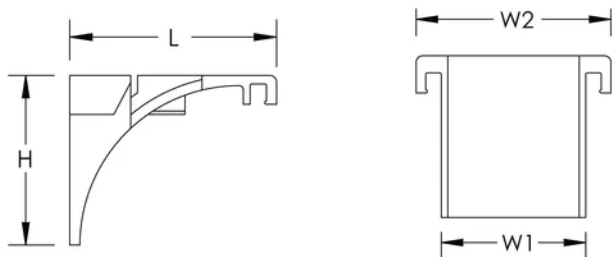

DIAGRAMS

WARNING

---

nVent products shall be installed and used only as indicated in nVent's product instruction sheets and training materials. Instruction sheets are available at www.nvent.com and from your nVent customer service representative. Improper installation, misuse, misapplication or other failure to completely follow nVent's instructions and warnings may cause product malfunction, property damage, serious bodily injury and death and/or void your warranty.

Our powerful portfolio of brands:

CADDY ERICO HOFFMAN ILSCO SCHROFF TRACHTE