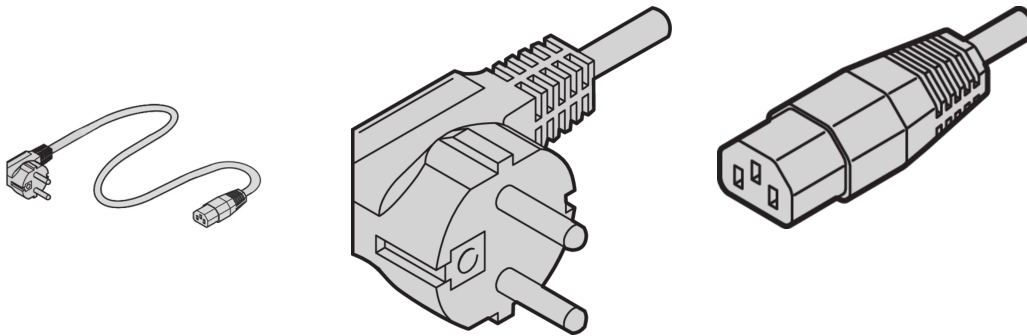

Mains Cable, SCHUKO/UTE to IEC C13, 2.5 m, Grey

Data Solutions

CATALOG NUMBER

60103-131

nVent SCHROFF Mains cable provides practical, universal fastening with variable attachment facilities. They are general in nature and fit in to different applications like Fans, cabinet lights, etc., Industrial PC connections, Uninterruptible power supplies, Systems.

CERTIFICATIONS

FEATURES

Applications: Fans, cabinet lights, Industrial PC connections, Uninterruptible power supplies and Systems

PRODUCT ATTRIBUTES

Input Connector: SCHUKO / UTE

Output Connector: IEC C13

Length: 2500mm

Package Quantity: 1

Color: Grey

Connector Type: Straight

Material: PVC

Product Type: Cable

Net Weight: 0.27kg

WARNING

nVent products shall be installed and used only as indicated in nVent's product instruction sheets and training materials. Instruction sheets are available at www.nvent.com and from your nVent customer service representative. Improper installation, misuse, misapplication or other failure to completely follow nVent's instructions and warnings may cause product malfunction, property damage, serious bodily injury and death and/or void your warranty.