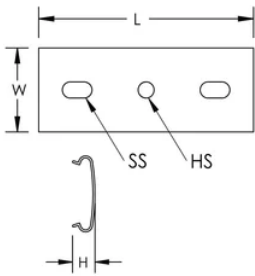

PEMSA Wire Basket Tray Box Support

Data Solutions

CERTIFICATIONS

FEATURES

Tool-free install

Ideal for tray depths up to 100mm

SPECIFICATIONS

Table 1/2						
Catalog Number	Article Number	Color	Material	Length (L)	Width (W)	Height (H)
WBTBOXBRKTR D	820731	Red	Plastic	94mm	36.6mm	10mm

Table 2/2			
Catalog Number	Article Number	Hole Size (HS)	Slot Size (SS)
WBTBOXBRKTRD	820731	7mm	7 x 13 mm

DIAGRAMS

WARNING

nVent products shall be installed and used only as indicated in nVent's product instruction sheets and training materials. Instruction sheets are available at www.nvent.com and from your nVent customer service representative. Improper installation, misuse, misapplication or other failure to completely follow nVent's instructions and warnings may cause product malfunction, property damage, serious bodily injury and death and/or void your warranty.