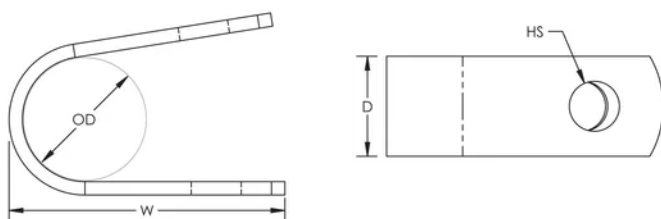

Single Hole Cable Strap

CERTIFICATIONS

FEATURES

Secures lightning protection conductors and prevents displacement

Mechanically secured with screws or nails

SPECIFICATIONS

Table 1/2

Catalog Number	Article Number	Material	Outer Diameter (OD)	Depth (D)	Width (W)	Hole Size (HS)
PC010C	711390	Copper	10 mm	15mm	42 mm	7 mm
LPC801		Copper	11.91 mm	9.84mm	25 mm	4.76 mm
PC008A	711370	Aluminum	7 mm	10mm	28 mm	5 mm
LPC805		Copper	12.7 mm	15.88mm	31.75 mm	7.14 mm
LPA805		Aluminum	12.7 mm	15.88mm	31.75 mm	7.14 mm

ADDITIONAL PRODUCT DETAILS

Typically installed every 3' (0.9 m) of conductor.

DIAGRAMS

WARNING

nVent products shall be installed and used only as indicated in nVent's product instruction sheets and training materials. Instruction sheets are available at www.nvent.com and from your nVent customer service representative. Improper installation, misuse, misapplication or other failure to completely follow nVent's instructions and warnings may cause product malfunction, property damage, serious bodily injury and death and/or void your warranty.