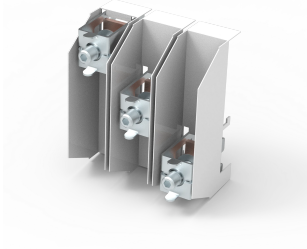

Connection Set, WO60

Connection terminal, 3 pole without cover.

INDUSTRY STANDARDS

UL

CSA

GL

FEATURES

Description: Connection set, 3-pole without cover cap.

Rated voltage: 690 V

Width: 153

Pack quantity: 1 pc.

Approvals: CSA, UL, GL

SPECIFICATIONS

Table 1/1

Catalog Number	Height	Width	Depth	Material	Finish	Color
01537	100mm	153mm	25mm	Steel	Powder Coated	Light Gray
01538	100mm	153mm	25mm	Steel	Powder Coated	Light Gray