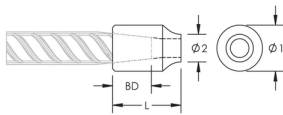

Bar Depth (BD): 24mm

Unit Weight: 0.11 kg

Designed to Meet: AASHTO;ABNT NBR 8548:1984;ACI 318 Type 1 (125% Specified Yield);ACI 318 Type 2 (Specified Tensile);ACI 349;ACI 359;AS3600

Package Quantity: 150

ADDITIONAL PRODUCT DETAILS

Bar dimensions and weights listed may vary by region. Coupler sizes not shown may be available by special order. Contact your nVent LENTON representative for more information.

The design of the weld, the selection of electrode, and other relevant choices depend on the chemical and physical properties of the structural steel to which the couplers are welded. Engineers who design assemblies should adhere to all appropriate regulations.

DIAGRAMS

WARNING

nVent products shall be installed and used only as indicated in nVent's product instruction sheets and training materials. Instruction sheets are available at www.nvent.com and from your nVent customer service representative. Improper installation, misuse, misapplication or other failure to completely follow nVent's instructions and warnings may cause product malfunction, property damage, serious bodily injury and death and/or void your warranty.

North America

+1.800.753.9221

Option 1 – Customer Care

Option 2 – Technical

Support

Europe

Netherlands:

+31 800-0200135

France:

+33 800 901 793

Europe

Germany:

800 1890272

Other Countries:

+31 13 5835404