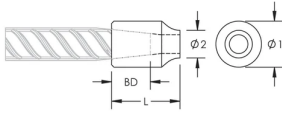

ADDITIONAL PRODUCT DETAILS

Bar dimensions and weights listed may vary by region. Coupler sizes not shown may be available by special order. Contact your nVent LENTON representative for more information.

The design of the weld, the selection of electrode, and other relevant choices depend on the chemical and physical properties of the structural steel to which the couplers are welded. Engineers who design assemblies should adhere to all appropriate regulations.

DIAGRAMS

WARNING

---

nVent products shall be installed and used only as indicated in nVent's product instruction sheets and training materials. Instruction sheets are available at www.nvent.com and from your nVent customer service representative. Improper installation, misuse, misapplication or other failure to completely follow nVent's instructions and warnings may cause product malfunction, property damage, serious bodily injury and death and/or void your warranty.

North America

+1.800.753.9221
Option 1 – Customer Care
Option 2 – Technical
Support

Europe

Netherlands:
+31 800-0200135
France:
+33 800 901 793

Europe

Germany:
800 1890272
Other Countries:
+31 13 5835404