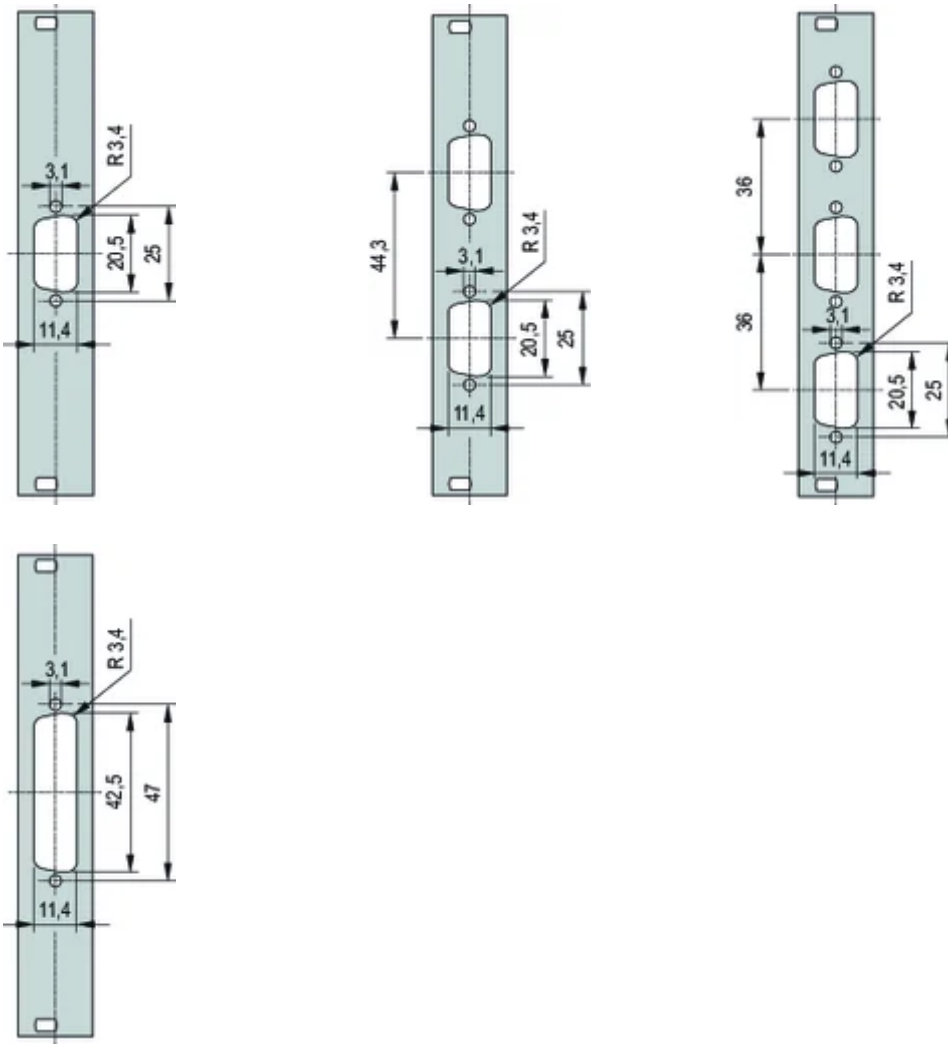

## SPECIFICATIONS

<b>Depth (D):</b>	2.5mm
<b>Material:</b>	Aluminum
<b>Accessory Type:</b>	Front panel
<b>Product Type:</b>	Front Panel

Table 1/2

Catalog Number	Rack Height	Rack Width	Package Quantity	Front Finish	Rear Finish	Number of Pins
30118-334	3U	4HP	1	Painted	Conductive	(1) 25
30118-332	3U	4HP	1	Painted	Conductive	(3) 9
30118-335	3U	4HP	1	Painted	Conductive	(2) 25
30118-338	3U	4HP	1	Painted	Conductive	(1) 9
30118-336	3U	4HP	1	Painted	Conductive	(2) 9

## DIAGRAMS

---