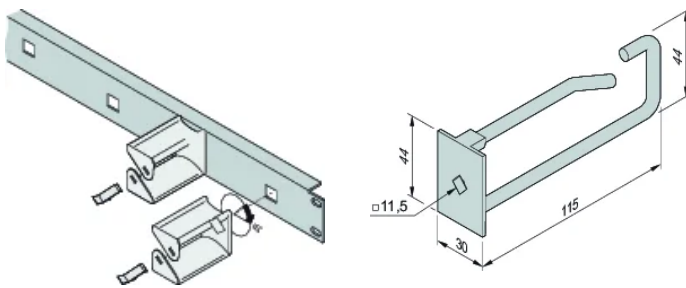

Catalog Number	Material	Depth (D)	Package Quantity	Color	Finish	Height (H)
60118-474	Steel, Polyamide	120.3mm	5		Zinc Plated	44mm

Table 2/2

Catalog Number	Length (L)	Cable Type
60118-473	80mm	Double
60118-457	115mm	Single
60118-459	100mm	Single
60118-458	55mm	Single
60118-474	115mm	Double

DIAGRAMS

WARNING

nVent products shall be installed and used only as indicated in nVent's product instruction sheets and training materials. Instruction sheets are available at www.nvent.com and from your nVent customer service representative. Improper installation, misuse, misapplication or other failure to completely follow nVent's instructions and warnings may cause product malfunction, property damage, serious bodily injury and death and/or void your warranty.

North America

All locations
+1.763.422.2661
Chat with us:
nvent.com/schroff

Europe

Straubenhardt, Germany
+49.7082.794.0
Betschdorf, France
+33.3.88.90.64.90
Warsaw, Poland
+48.22.209.98.35
Assago, Italy
+39.02.932.7141
Chat with us:
nvent.com/schroff

Asia

Shanghai, China
+86.21.2412.6943
Qingdao, China
+86.532.8771.6101
Singapore
+65.6768.5800
Shin-Yokohama, Japan
+81.45.476.0271
Chat with us:
nvent.com/schroff

Middle East & India

Dubai, United Arab Emirates
+971.4.378.1700
Bangalore, India
+91.80.6715.2001
Istanbul, Turkey
+90.216.250.7374
Chat with us:
nvent.com/schroff

Our powerful portfolio of brands:

CADDY ERICO HOFFMAN ILSCO SCHROFF TRACHTE