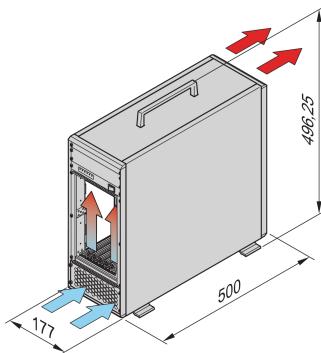

VME64x System, Tower, 4 U, Open Frame PSU

CATALOG NUMBER

10836-050

VME64 tower system for 7 VME64x boards 6 U, 160 mm. The power for the system is supplied by a open frame power supply. A fan control module monitors the fans, the temperature and voltage.