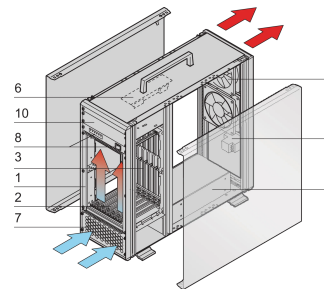

VME64x System, Tower, 4 U, Open Frame PSU

CATALOG NUMBER

10836-050

VME64 tower system for 7 VME64x boards 6 U, 160 mm. The power for the system is supplied by a open frame power supply. A fan control module monitors the fans, the temperature and voltage.