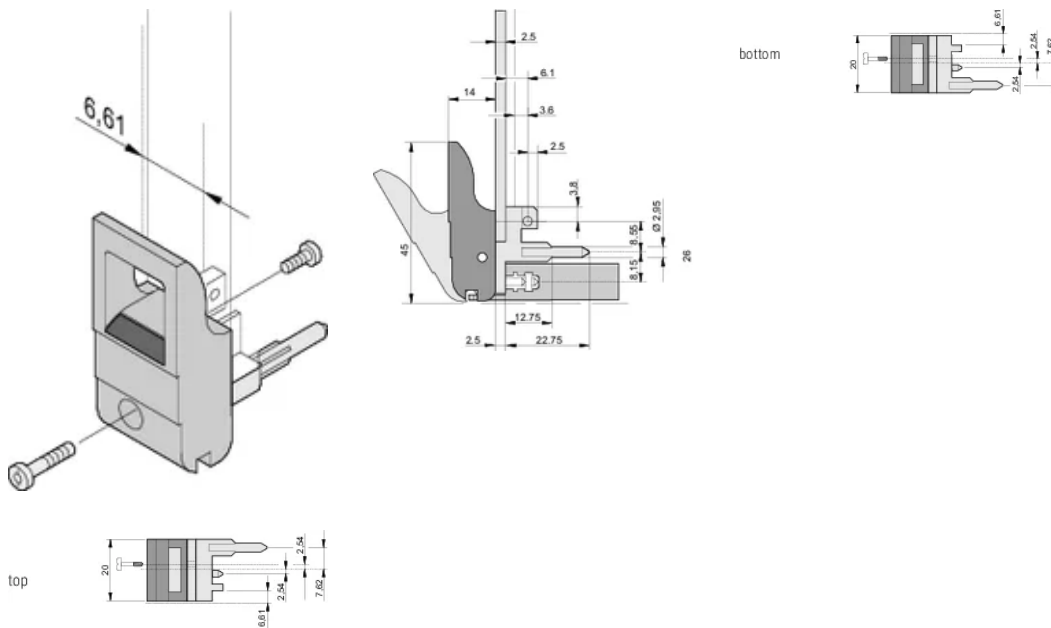

FEATURES

Suitable for insertion and extraction forces up to 700 N (per pair)

In accordance with IEEE 1101.10 and IEC 60297-3-102

A microswitch can be mounted

0.1" offset is used for PSUs with SMD Plus

PRODUCT ATTRIBUTES

Package Quantity: 100

Handle Type: IET; Bottom Front

Flammability Rating: UL® 94V-0

Color: Grey

Material: Polycarbonate

Product Type: Handle

Type: Inserter/Extractor, 0.1" Offset

Works With: Front Panels

Gross Weight: 2.321kg

ADDITIONAL PRODUCT DETAILS

Please order Coding pegs and Microswitch separately.

DIAGRAMS

WARNING

nVent products shall be installed and used only as indicated in nVent's product instruction sheets and training materials. Instruction sheets are available at www.nvent.com and from your nVent customer service representative. Improper