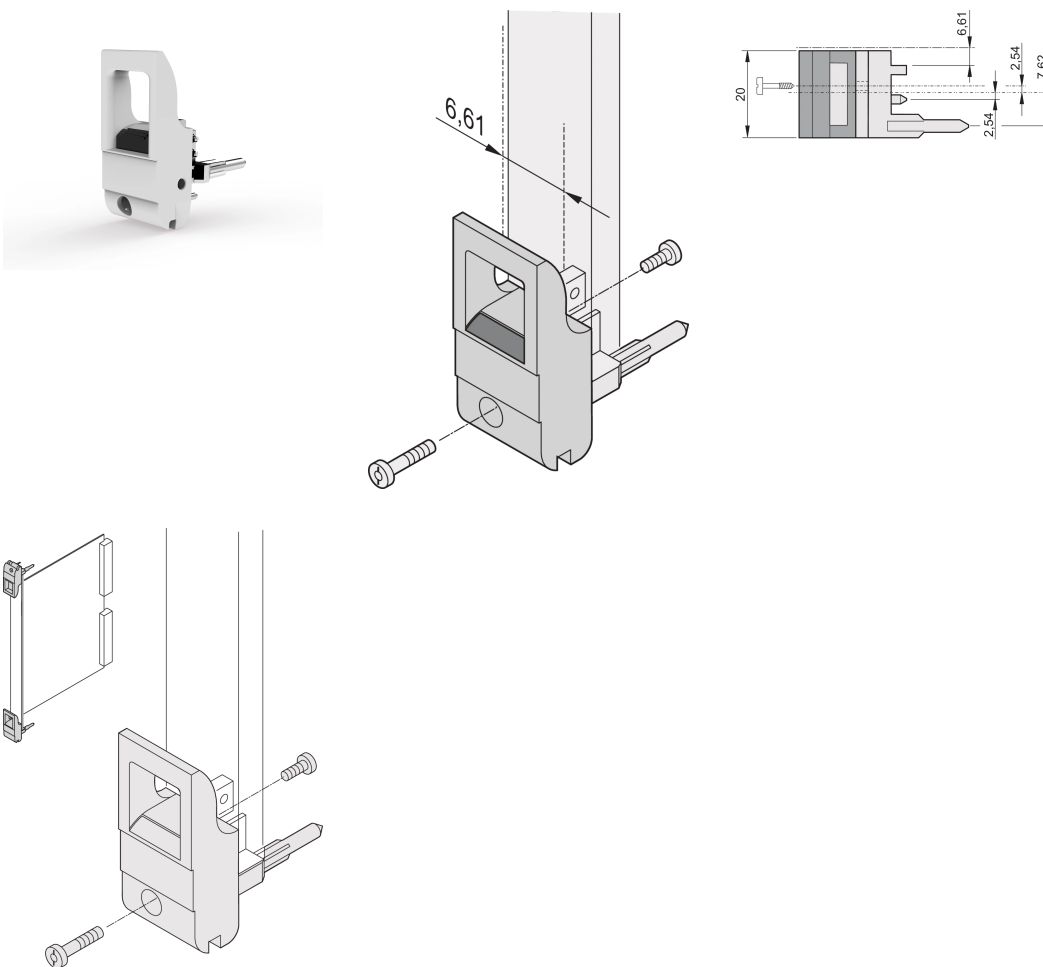

# Insertor/Extractor Handle Type IET, Grey Lever, Black Button, Bottom, 100 Pieces

CATALOG NUMBER

**20817-715**

The inserter/extractor handle, type IET in accordance with IEEE 1101.10, 0,1" offset. Two of these handles can overcome a single lever force of 700 N (per pair).

## FEATURES

Suitable for insertion and extraction forces up to 700 N (per pair)

In accordance with IEEE 1101.10 and IEC 60297-3-102

A microswitch can be mounted

0.1" offset is used for PSUs with SMD Plus

## PRODUCT ATTRIBUTES

Package Quantity: 100

Handle Type: IET; Bottom Front

Flammability Rating: UL® 94V-0

Color: Grey

Material: Polycarbonate

Product Type: Handle

Type: Inserter/Extractor, 0.1" Offset