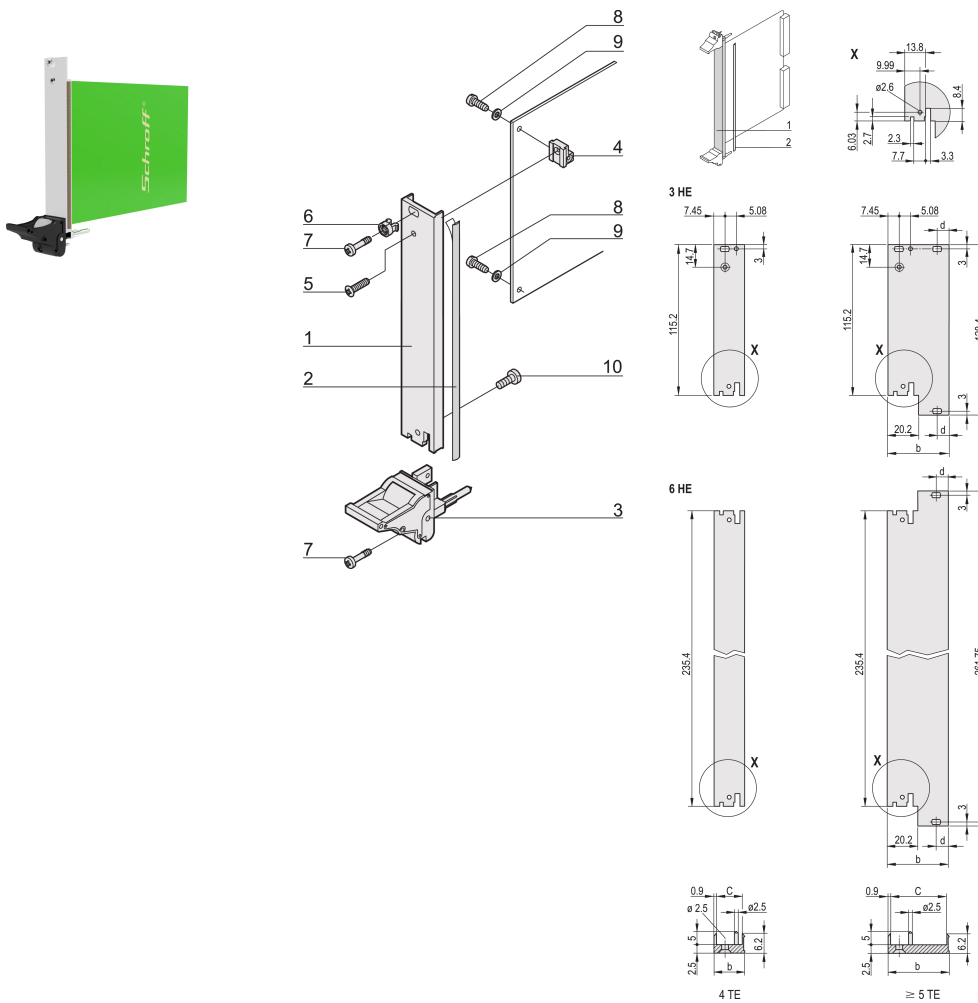

Plug-In Unit Kit With IEL Handle, Shielded, Black 3 U, 12 HP

CATALOG NUMBER

20848-591

Plug-in unit, with IEL inserter/extractor black handle, 3 U, front assembly. The U-shaped front panel enable shielding with a textile gasket.

CERTIFICATIONS

FEATURES

U-shaped front panel for textile gasket

Suitable for insertion and extraction forces up to 700 N (per pair)

Enable the installation of a microswitch

Enable the installation of coding pegs in accordance with IEC 60297-3-103/ IEEE 1101.10

PRODUCT ATTRIBUTES

Rack Width: 12HP

Package Quantity: 1

Handle Type: IEL

Mounting: Screw-on Front

Gasket Type: Textile EMC

Front Finish: Anodized

Rear Finish: Etched

Treated Edges: No

Complies With: IEC 60297-3-102; IEEE 1101.10; IEC 60297-3-103; IEEE 1101.1/11

EMC Shielding: Yes

Finish: Anodized; Passivated

Height (H): 128.4mm

Material: Aluminum

Product Type: Front Panel