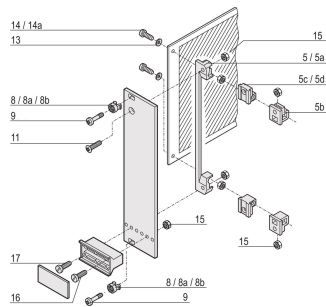

## CATALOG NUMBER

**21100-662**

Sleeve guides the collar screw when fastening the front panel.

## FEATURES

Sleeve guides the collar screw when fastening the front panel

Sleeve is inserted into the elongated hole of the front panel

## PRODUCT ATTRIBUTES

---

Material: Stainless Steel

Package Quantity: 100

Depth (D): 4.4mm

Height (H): 6mm

Product Type: Sleeve

Width (W): 8mm