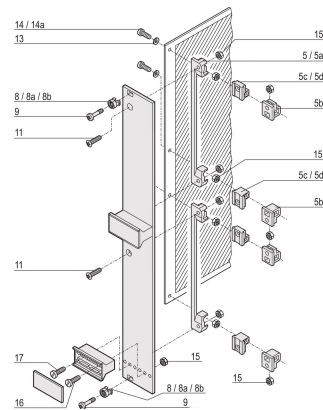

## CATALOG NUMBER

**21100-662**

Sleeve guides the collar screw when fastening the front panel.

## FEATURES

Sleeve guides the collar screw when fastening the front panel

Sleeve is inserted into the elongated hole of the front panel

## PRODUCT ATTRIBUTES

---

Material: Stainless Steel

Package Quantity: 100

Depth (D): 4.4mm

Height (H): 6mm

Product Type: Sleeve

Width (W): 8mm