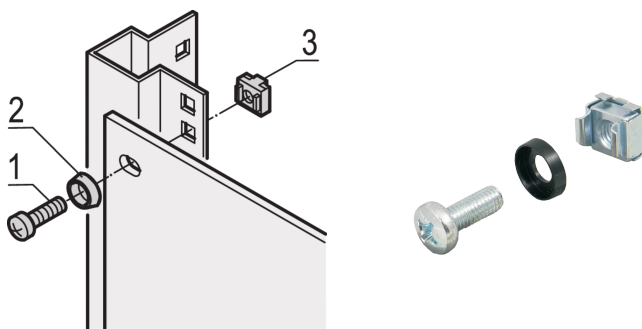

# 19" Assembly Kit M6, Screw, Washer, Nut; 100 pieces

## CATALOG NUMBER

**21101-810**

For standard grounding use a grounding nut and washer on at least one attachment point.

When 19" assembly kit is used with conductive 19" panel mount, grounding cage nuts are not needed.