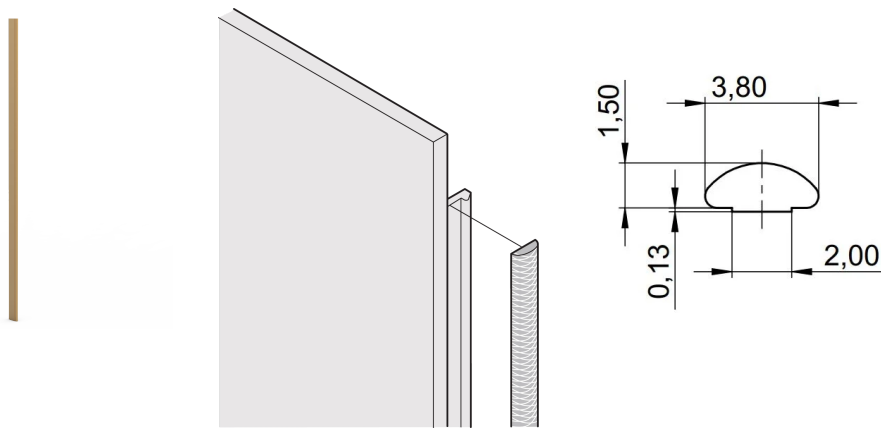

Front Panel EMC Textile Shielding Kit, -40... +70°C, 3 U; 100 pieces

CATALOG NUMBER

21101-854

The textile EMC gaskets are inserted into a slot on the right hand side of the U-shaped front panels. The gaskets are glued to the front panel.

CERTIFICATIONS

FEATURES

Textile EMC gasket is affixed laterally on the front panel or in the groove of the right-hand profile as appropriate.

Profile seal is bonded onto the contact surface of the 19" bracket or of the rear angle and sets up the conductive connection to the U-shaped front panels

Temperature range -40 °C ... +70 °C

PRODUCT ATTRIBUTES

Rack Height: 3U

Package Quantity: 100

Depth (D): 1.62mm

Height (H): 97mm

Material: Thermoplastic Elastomer

Product Family: EuropacPRO; RatiopacPRO; RatiopacPRO AIR; PropacPRO; Frame Type Plug-In Unit

Product Type: Shielding Kit

Width (W): 3.8mm

Works With: Subracks; Cases; Front Panels

Flammability Rating: UL® 94V-0

Net Weight: 0.08kg

ADDITIONAL PRODUCT DETAILS

EMC gaskets (textile) are required for shielding the front panels.