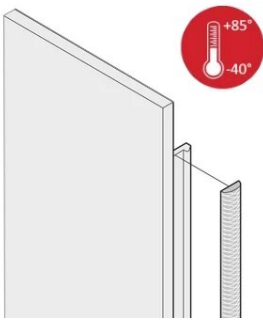

Front Panel EMC Textile Shielding Kit, -40... +85°C, 3 U; 10 pieces

CATALOG NUMBER

21102-853

The textile EMC gaskets are inserted into a slot on the right hand side of the U-shaped front panels. The gaskets are glued to the front panel. For an expanded temperature range up to +85°C.

CERTIFICATIONS

FEATURES

Textile EMC gasket is affixed laterally on the front panel or in the groove of the right-hand profile as appropriate.

Profile seal is bonded onto the contact surface of the 19" bracket or of the rear angle and sets up the conductive connection to the U-shaped front panels

Temperature range -40 °C ... +85 °C

PRODUCT ATTRIBUTES

Rack Height: 3U

Package Quantity: 10

Depth (D): 1.62mm

Height (H): 97mm

Material: Thermoplastic Elastomer

Product Family: EuropacPRO; PropacPRO; RatiopacPRO AIR; PropacPRO; Frame Type Plug-In Unit