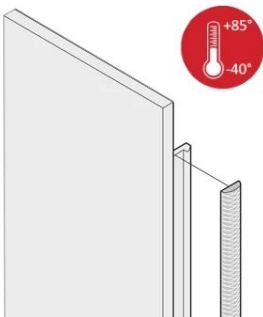

Front Panel EMC Textile Shielding Kit, - 40...+85°C, 3 U, 100 Pieces

CATALOG NUMBER

21102-854

The textile EMC gaskets are inserted into a slot on the right hand side of the U-shaped front panels. The gaskets are glued to the front panel. For an expanded temperature range up to +85°C.

CERTIFICATIONS

FEATURES

Textile EMC gasket is affixed laterally on the front panel or in the groove of the right-hand profile as appropriate.

Profile seal is bonded onto the contact surface of the 19" bracket or of the rear angle and sets up the conductive connection to the U-shaped front panels

Temperature range -40 °C ... +85 °C

PRODUCT ATTRIBUTES

Rack Height: 3U

Package Quantity: 100

Material: Thermoplastic Elastomer

Product Family: EuropacPRO; PropacPRO; RatiopacPRO AIR; PropacPRO; Frame Type Plug-In Unit