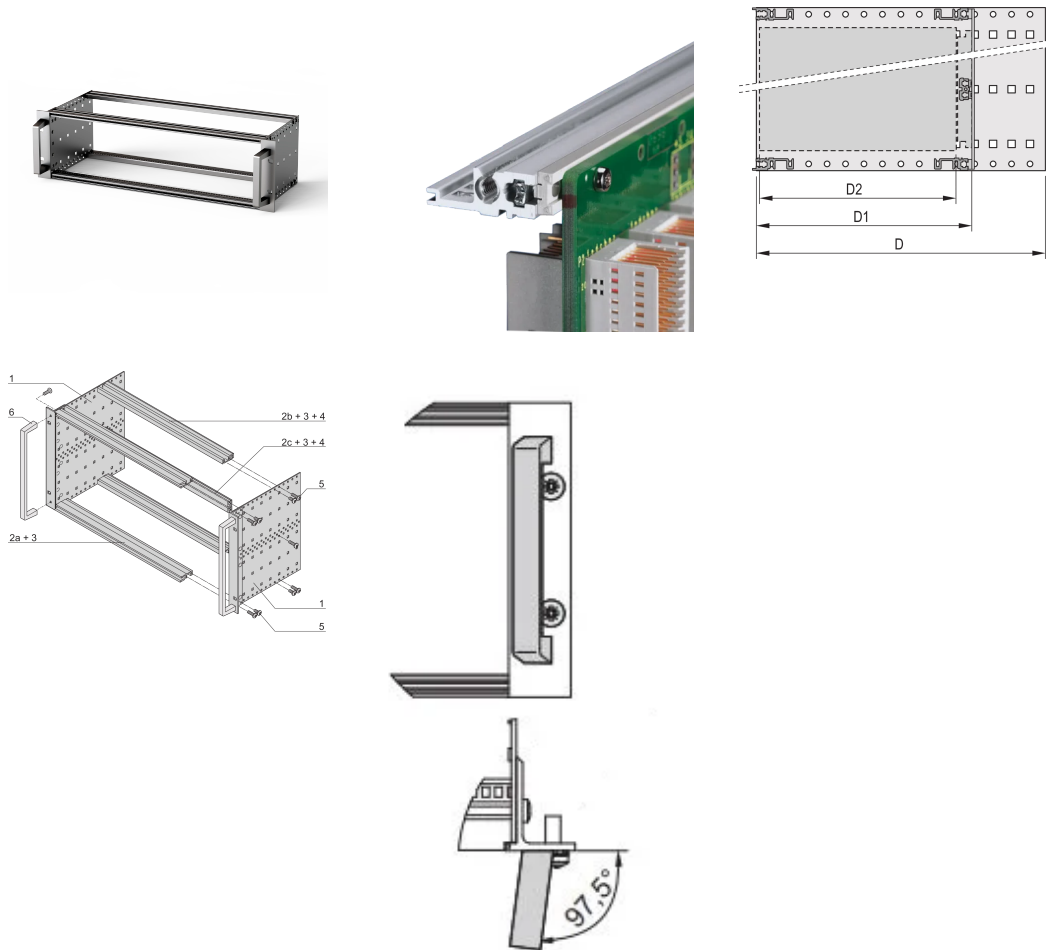

EuropacPRO 19" Subrack Kit for Backplane, Heavy, Retrofit Shielding, With Front Handle, 3 U, 235 mm

CATALOG NUMBER

24567-162

Non-EMC shielded subrack for backplane mounting, heavy version with tox welded side panels and front handle.

CERTIFICATIONS

FEATURES

Subrack with side panel type H ("Heavy"), 19" bracket is firmly fixed to side panel (tox-cold welded)

Supplied as space-saving flat-pack

Rear horizontal rail for backplane mounting with insulation strip

Horizontal rail type "Heavy"

Shock and Vibration resistance up to 5 g

IP 20, in accordance with IEC 60529

Shock and vibration tested to the German "Bahn" standards BN 411002, BN 411003

Internal and external dimensions in accordance with: IEC 60297-3-100, -101, IEEE 1101.1

Installed load up to 15 kg

Version with front handles

PRODUCT ATTRIBUTES

Rack Height: 3U

Depth: 235mm

Package Quantity: 1

For Mounting: Backplane

Board Depth: 160mm; 220mm