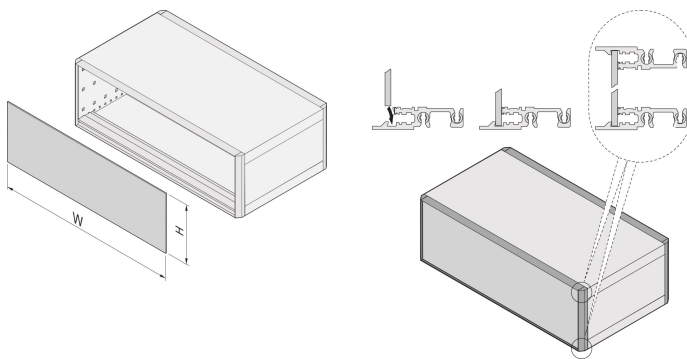

RatiopacPRO EMC Front Panel, Slotted, Shielded, 4 U, 84 HP, 2.5 mm, Al, Front Anodized, Rear Conductive

CATALOG NUMBER

24572-610

The EMC front panel can be inserted in special horizontal rails with an elevation. No screws are needed for the fixing. The design enable a users to use a front foil.

CERTIFICATIONS

FEATURES

Fixing does not require screws

Special horizontal rails cover the edges of the front panel (top and bottom) and prevent bowing of the front panel

PRODUCT ATTRIBUTES

Rack Height: 4U

Rack Width: 84HP

Accessory Type: Front panel

Package Quantity: 1

Front Finish: Anodized

Rear Finish: Conductive

Treated Edges: No

Depth: 2.5mm

Finish: Anodized; Passivated

Height: 172.9mm

Material: Aluminum

Product Type: Front Panel

Width: 426.4mm

Net Weight: 1.075kg

ADDITIONAL PRODUCT DETAILS

To obtain a shielded case, all EMC sealings must be fitted (front panel/rear panel - side panel; side panel - cover plate; front panel/rear panel - horizontal rail; horizontal rail - horizontal rail).