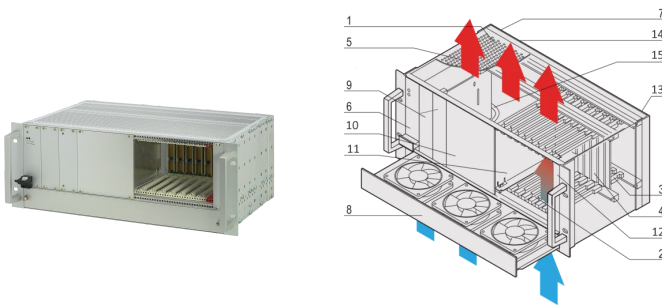

# CPCI System With Pluggable PSU, 4 U, 8 Slot

CATALOG NUMBER

24579-260

4 U CompactPCI System with vertical Card Cage for eight 3U Boards, eight RTM Boards and one 3U Pluggable Power Supply.

CERTIFICATIONS

FEATURES

In accordance with IEC 60297-3-101, -102, -103; IEEE 1101.1, 1101.10/11; backplane in accordance with PICMG 2.0 rev. 3.0

System with vertical card cage. Board format Front: 3 U, 160 mm deep; Rear I/O: 3 U, 80 mm deep

Backplane 8 slot, 3 U, 32 bit; system slot right; 8 HP wide CPU can be used; Power backplane

Heat dissipation by 1 U hot-swap fan unit, airflow bottom to top

19"-compatible PSU, 300 W, 3 U, 8 HP

Option to mount a hard disk

PRODUCT ATTRIBUTES

Product Type: System

Number of Slots: 8

Type: 19" Rack Mount

Backplane Type: 3 U CompactPCI

Data Transfer: 32-bit PCI Bus

Power per Slot: 40W

Input Voltage AC: 100 – 240V